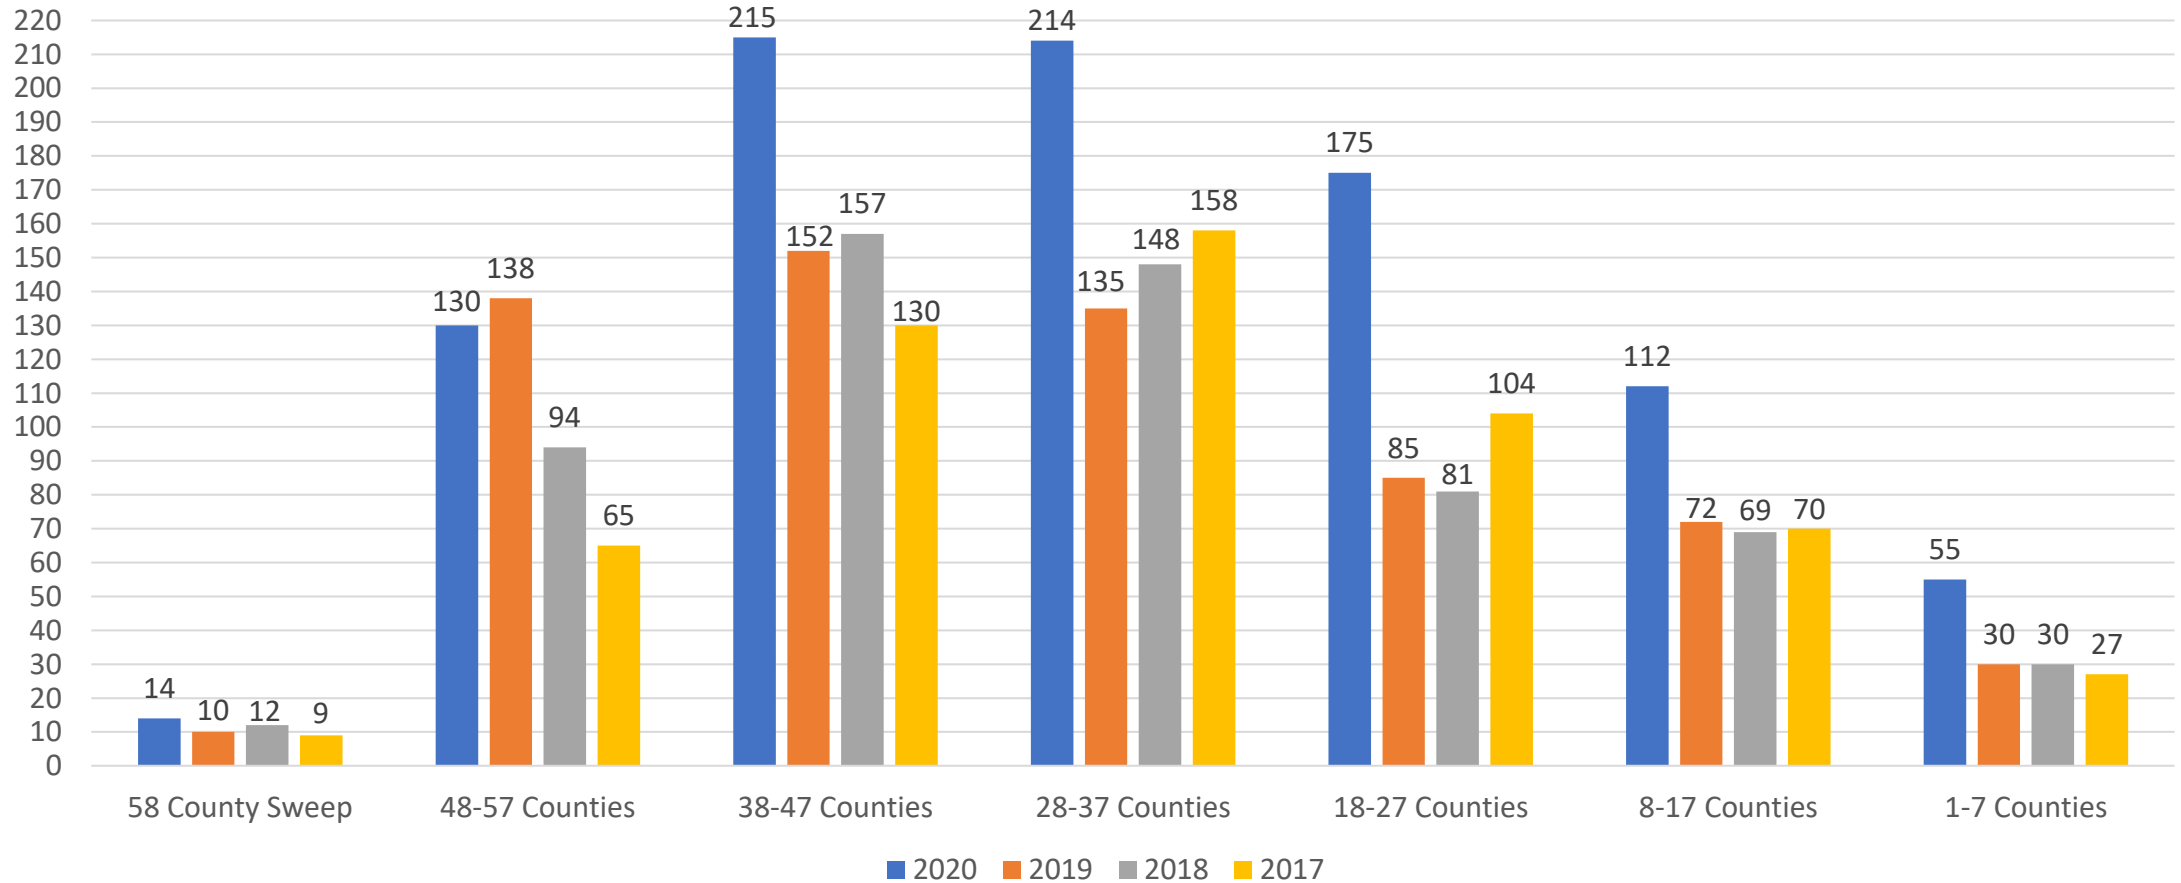

California QSO Party

CQP Multiplier Data

- # of multiplier sweeps inside CA and outside CA: CQP 2008-2020
- # of CA counties contacted by all non-CA stations: CQP 2017-2020

NCCC

CQP 2008-2020: # of CA County Sweeps by non-CA stations

CQP 2017-2020: # of CA Counties Contacted by All non-CA Stations

CQP 2008-2020: # of Mult Sweeps by CA stations