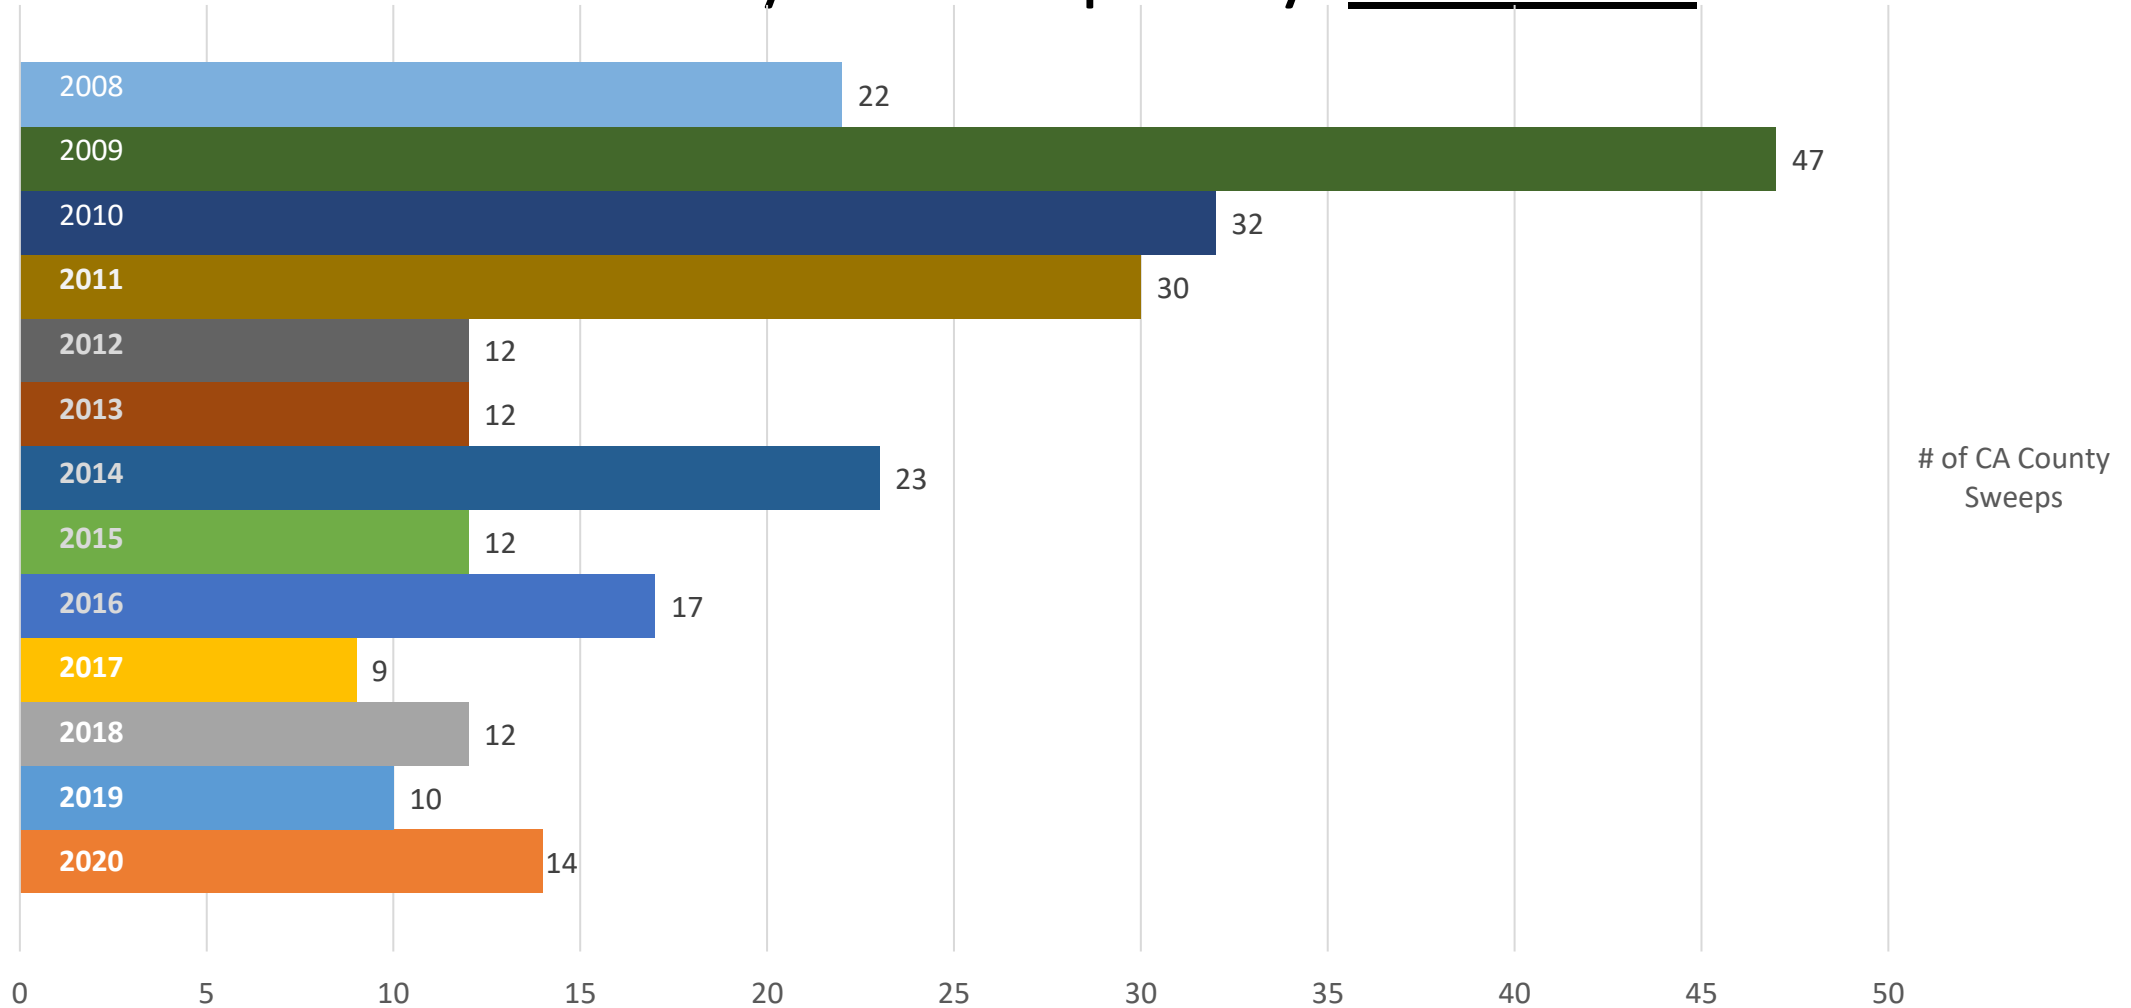

California QSO Party

CQP Multiplier Data

- # of multiplier sweeps inside CA and outside CA: CQP 2008-2020
- # of CA counties contacted by all non-CA stations: CQP 2017-2020

NCCC

CQP 2008-2020: # of CA County Sweeps by non-CA stations

CQP 2017-2020: # of CA Counties Contacted by All non-CA Stations

CQP 2008-2020: # of Mult Sweeps by CA stations