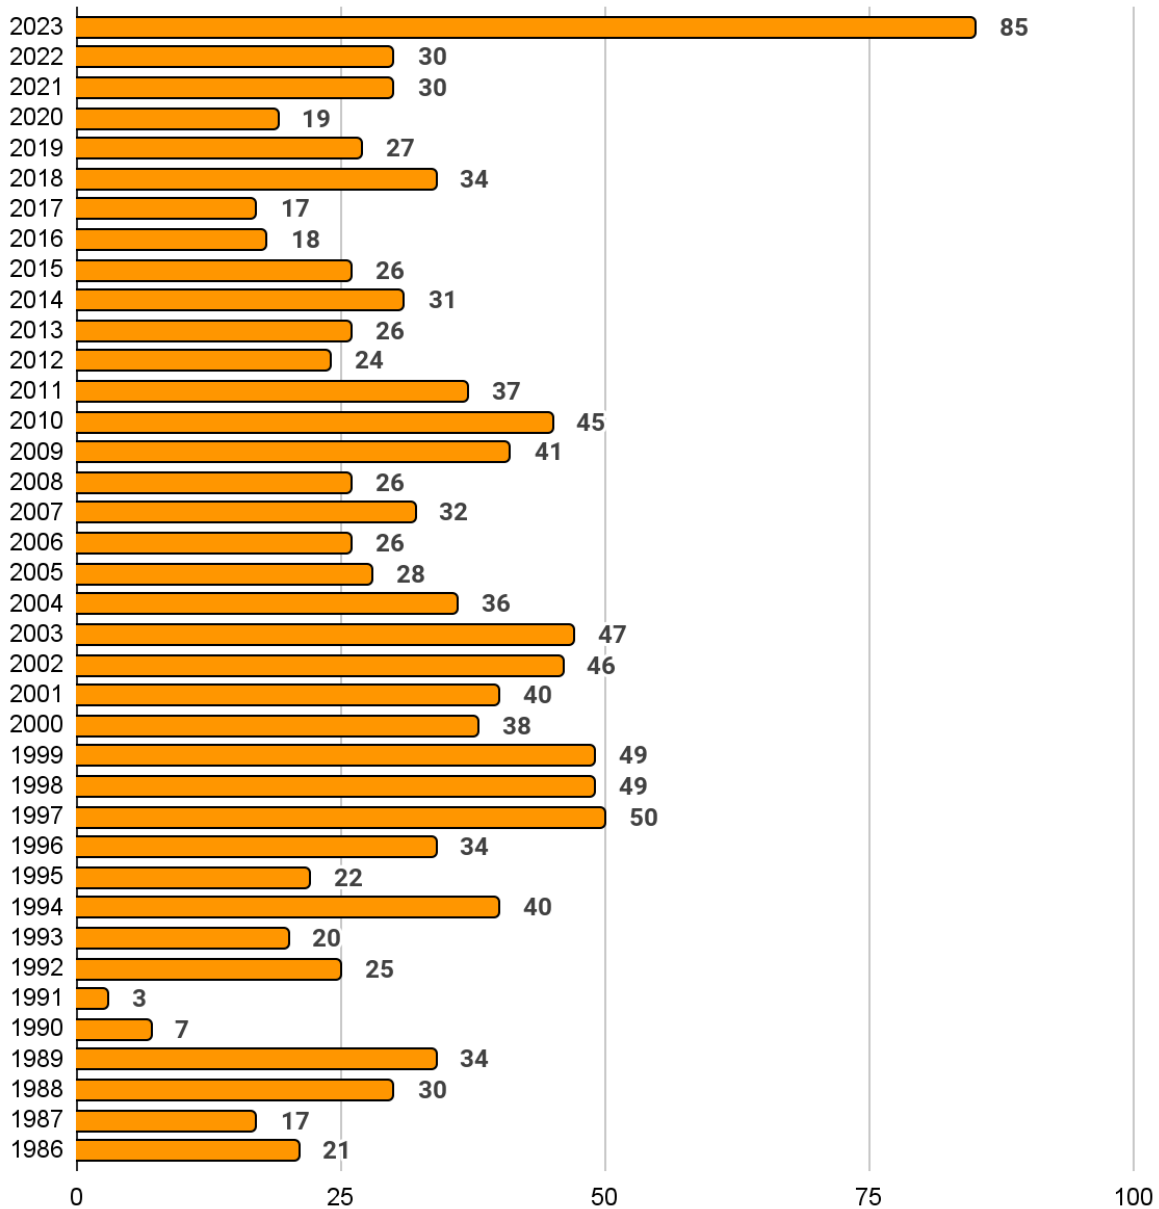

California QSO Party

CQP 2023

Top 10: Phone QSO Counts

Place	Callsign	Class	QTH	PH QSOs
1	N6O @N6RO (N6WM, WD6T, WX5S, VA7RR, WU6P, N6RO, K3EST, KI6NJW ops)	M/M HP	CCOS	3,460
2	W6TCP @W6NV (W6TCP, W6NV, KX7M, K8TR ops)	M/M HP	ALAM	1,853
3	K6SZQ	S/O HP	AMAD	1,619
4	W6AFA	S/O HP	LANG	1,550
5	WC6H	S/O HP	CALA	1,288
6	K6XX	S/O-Assisted HP	SCRU	1,170
7	N6TV	S/O HP	SCLA	1,108
8	NX6T @WA6TQT (K4RB, K6PO, K7ENA, KC7V, KL7SB, N6KI, N6NC, N7NR, VE4EA, WM6Y, WQ6X ops)	M/S HP	RIVE	1,084
9	NS6T (NS6T, K6KM, N6SPP, KE6AYK ops)	M/M HP	TULA	1,073
10	KE6ZSN	S/O HP	NAPA	1,062

California QSO Party

2023 Multiplier Sweeps

85 CA stations achieved a 58 multiplier sweep in CQP 2023. This is the highest in CQP history.

of CA Stations with a 58 Mult Sweep, by CQP Year

California QSO Party