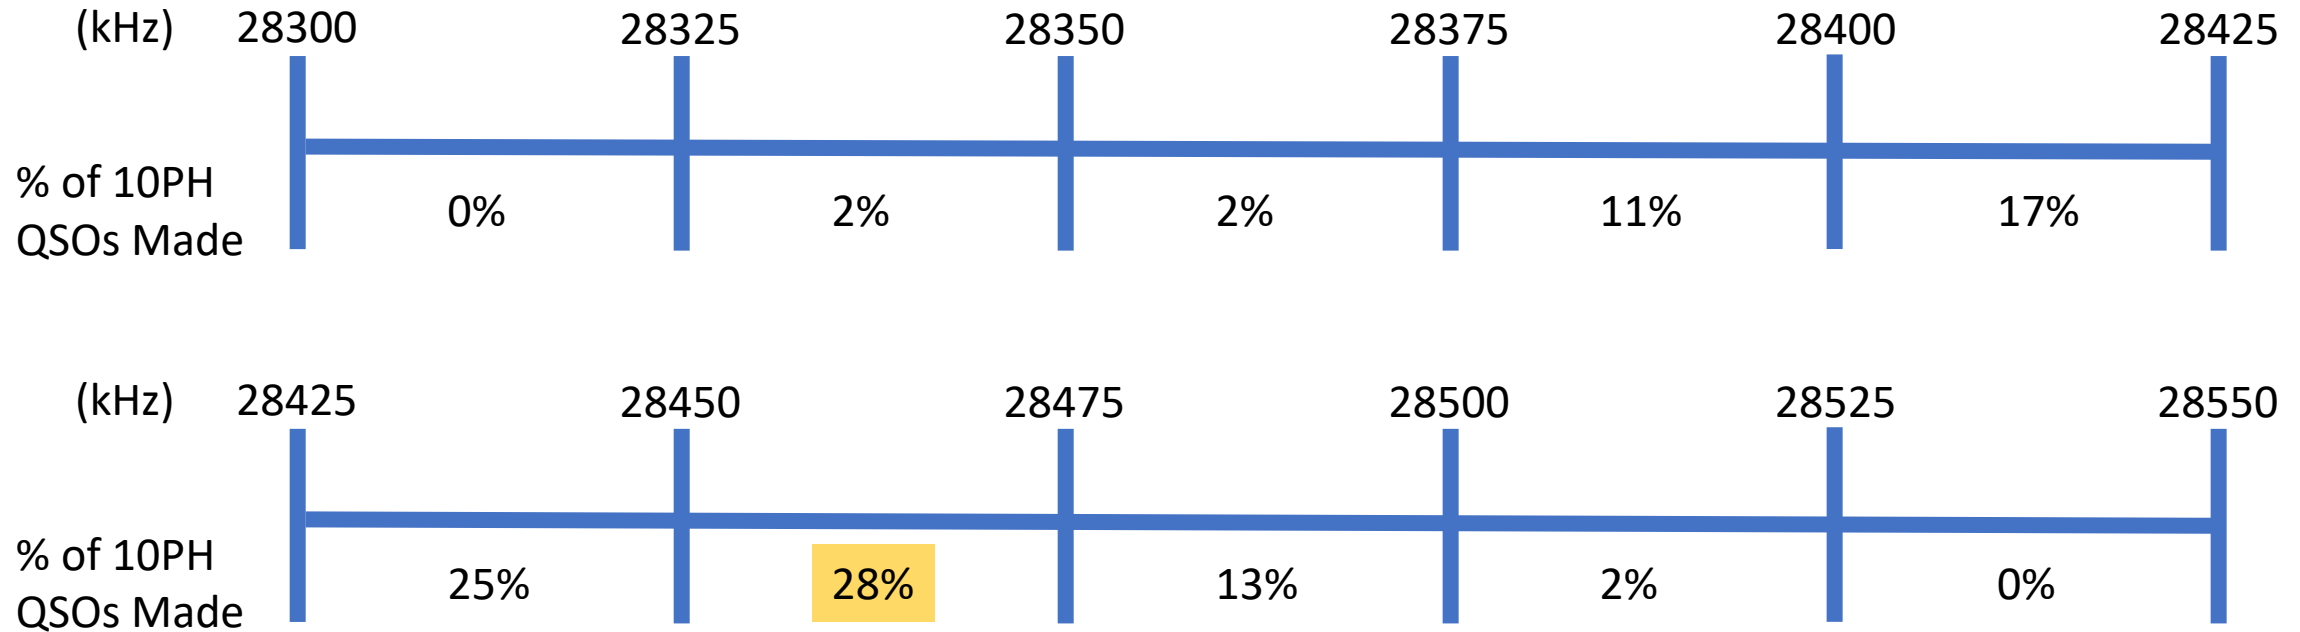

California QSO Party

Where can I find CQP activity on 10M, 15M, 20M and 40M?

NCCC

CQP: 10M, 15M, 20M and 40M Frequencies

- 10M and 15M, both CW and PH.
 - Based on all CA logs received in CQP 2022.
- 20M and 40M, both CW and PH.
 - Based on all logs received in CQP 2020.

CQP 2022: Where 10M PH QSOs Were Made

CQP 2022: Where 10M CW QSOs Were Made

CQP 2022: Where 15M PH QSOs Were Made

CQP 2022: Where 15M CW QSOs Were Made

CQP 2020: Where 20M PH QSOs Were Made

CQP 2020: Where 20M CW QSOs Were Made