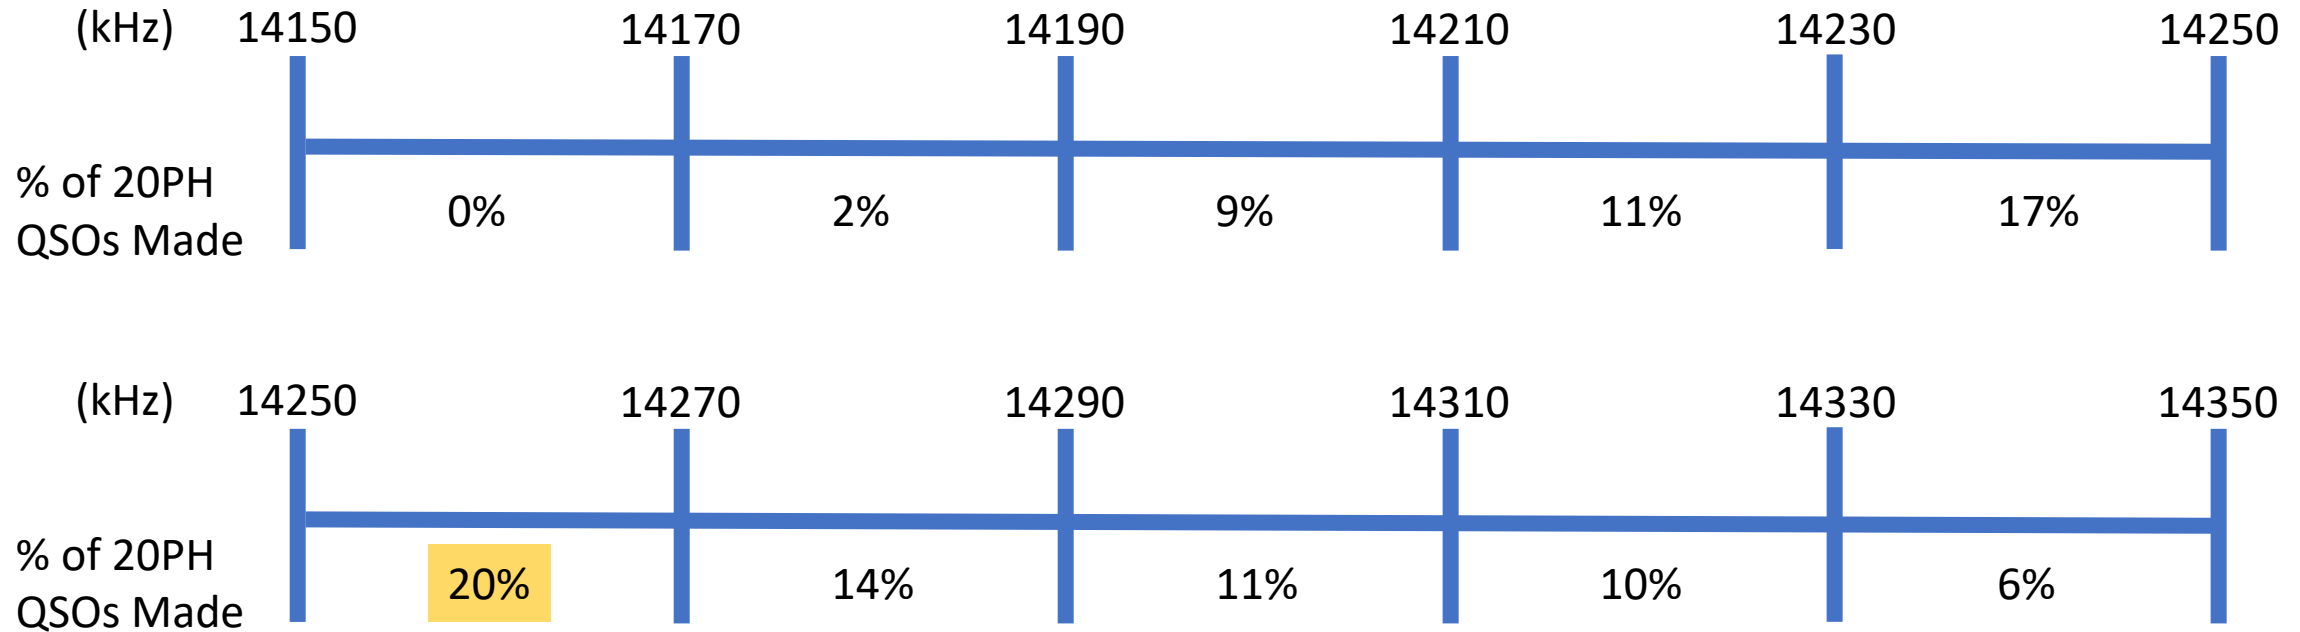

California QSO Party

Where can I find CQP activity on 10M, 15M, 20M and 40M?

NCCC

CQP: 10M, 15M, 20M and 40M Frequencies

- 10M and 15M, both CW and PH.
 - Based on all CA logs received in CQP 2022.
- 20M and 40M, both CW and PH.
 - Based on all logs received in CQP 2020.

CQP 2022: Where 10M PH QSOs Were Made

CQP 2022: Where 10M CW QSOs Were Made

CQP 2022: Where 15M PH QSOs Were Made

CQP 2022: Where 15M CW QSOs Were Made

CQP 2020: Where 20M PH QSOs Were Made

CQP 2020: Where 20M CW QSOs Were Made