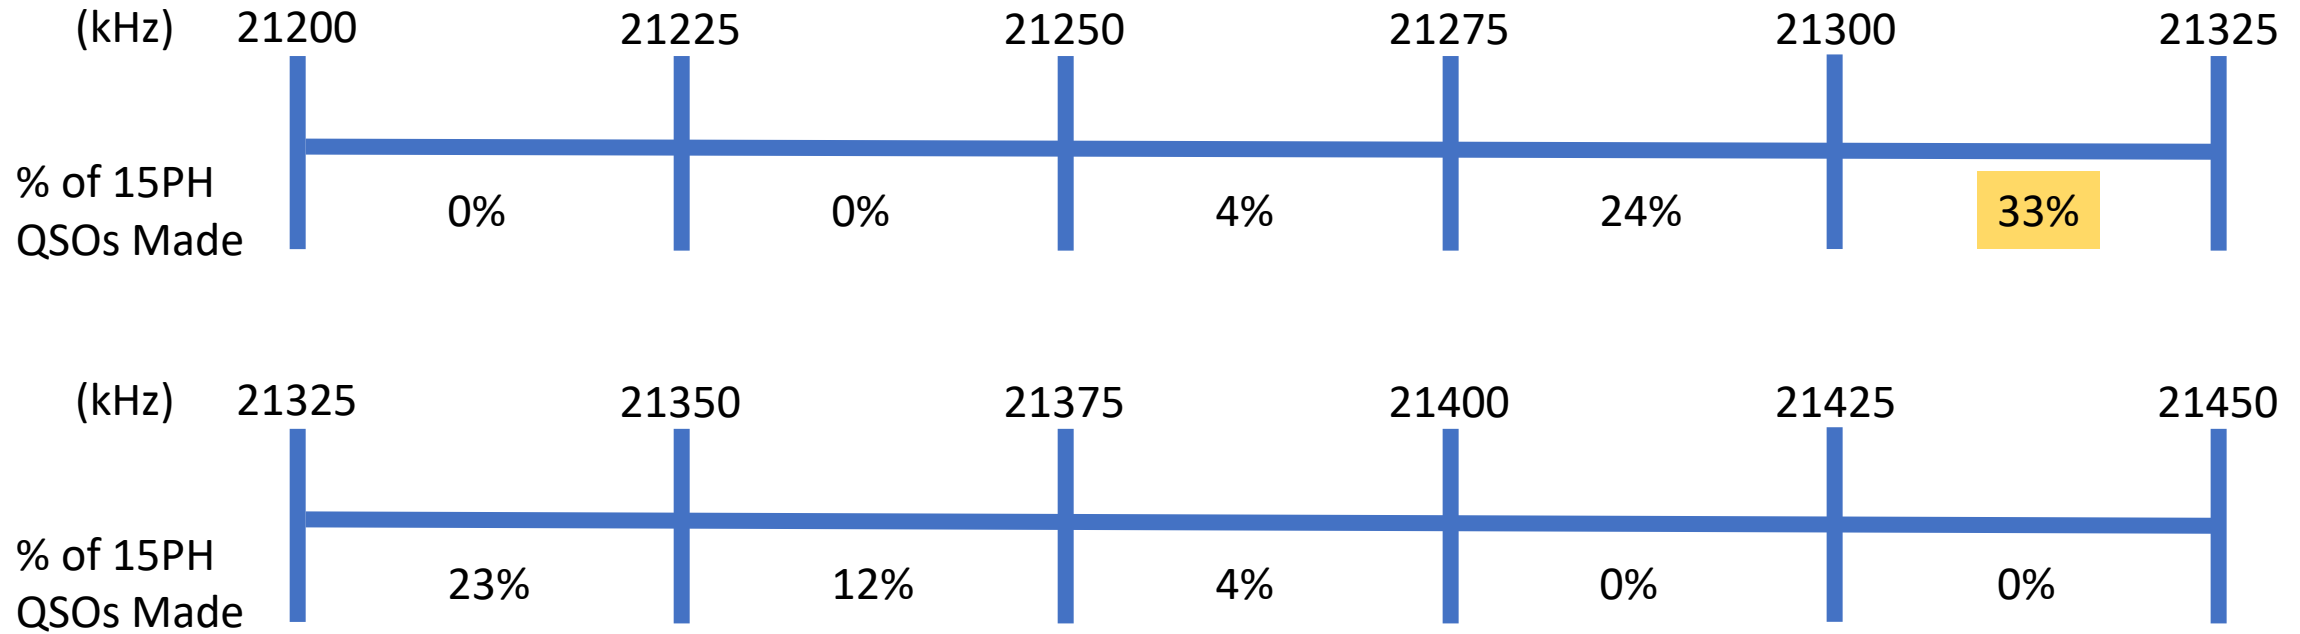

California QSO Party

Where can I find CQP activity on 10M, 15M, 20M and 40M?

NCCC

CQP: 10M, 15M, 20M and 40M Frequencies

- 10M and 15M, both CW and PH.
 - Based on all CA logs received in CQP 2022.
- 20M and 40M, both CW and PH.
 - Based on all logs received in CQP 2020.

CQP 2022: Where 10M PH QSOs Were Made

CQP 2022: Where 10M CW QSOs Were Made

CQP 2022: Where 15M PH QSOs Were Made

CQP 2022: Where 15M CW QSOs Were Made

CQP 2020: Where 20M PH QSOs Were Made

CQP 2020: Where 20M CW QSOs Were Made