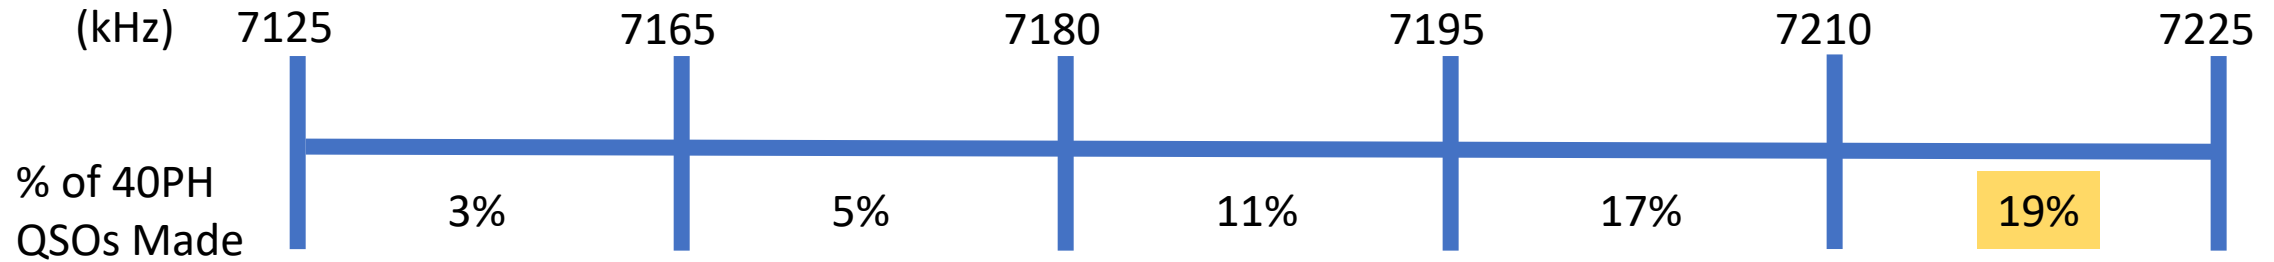

CQP 2020: Where 40M PH QSOs Were Made