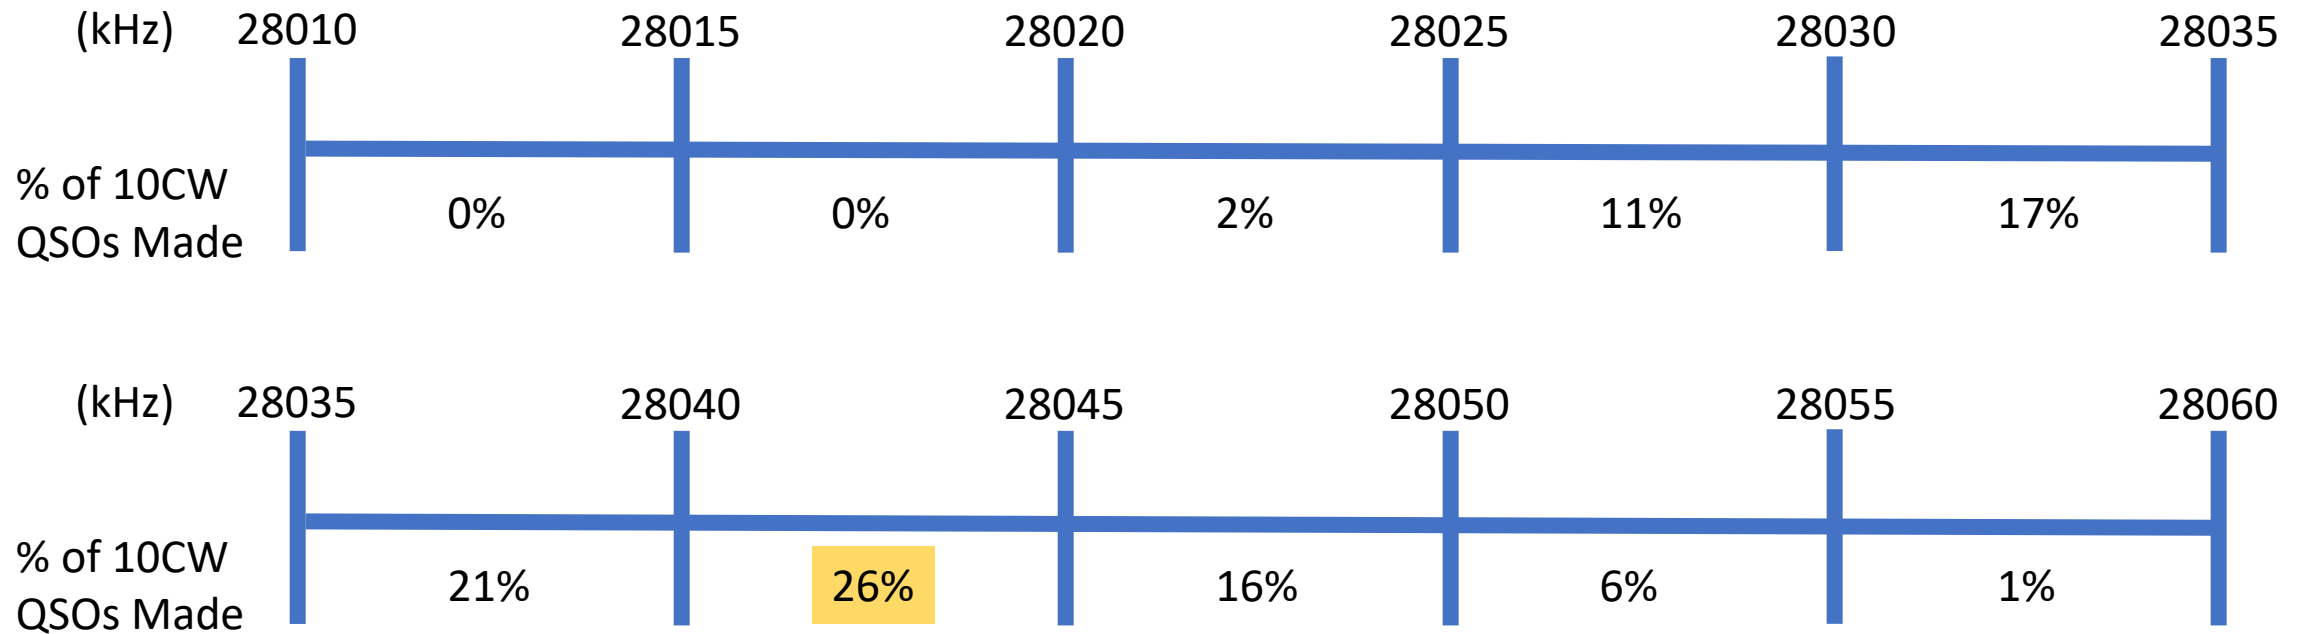

California QSO Party

Where can I find CQP activity on 10M, 15M, 20M and 40M?

NCCC

CQP: 10M, 15M, 20M and 40M Frequencies

- 10M and 15M, both CW and PH.
 - Based on all CA logs received in CQP 2022.
- 20M and 40M, both CW and PH.
 - Based on all logs received in CQP 2020.

CQP 2022: Where 10M PH QSOs Were Made

CQP 2022: Where 10M CW QSOs Were Made

CQP 2022: Where 15M PH QSOs Were Made

CQP 2022: Where 15M CW QSOs Were Made

CQP 2020: Where 20M PH QSOs Were Made

CQP 2020: Where 20M CW QSOs Were Made