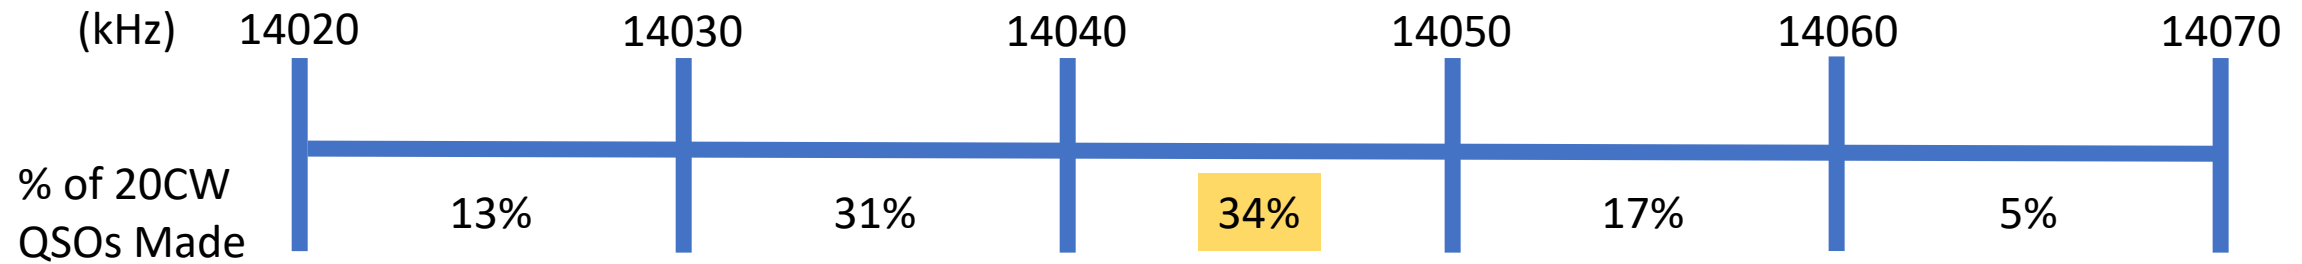

California QSO Party

Where can I find CQP activity on 10M, 15M, 20M and 40M?

NCCC

CQP: 10M, 15M, 20M and 40M Frequencies

- 10M and 15M, both CW and PH.
 - Based on all CA logs received in CQP 2022.
- 20M and 40M, both CW and PH.
 - Based on all logs received in CQP 2020.

CQP 2022: Where 10M PH QSOs Were Made

CQP 2022: Where 10M CW QSOs Were Made

CQP 2022: Where 15M PH QSOs Were Made

CQP 2022: Where 15M CW QSOs Were Made

CQP 2020: Where 20M PH QSOs Were Made

CQP 2020: Where 20M CW QSOs Were Made