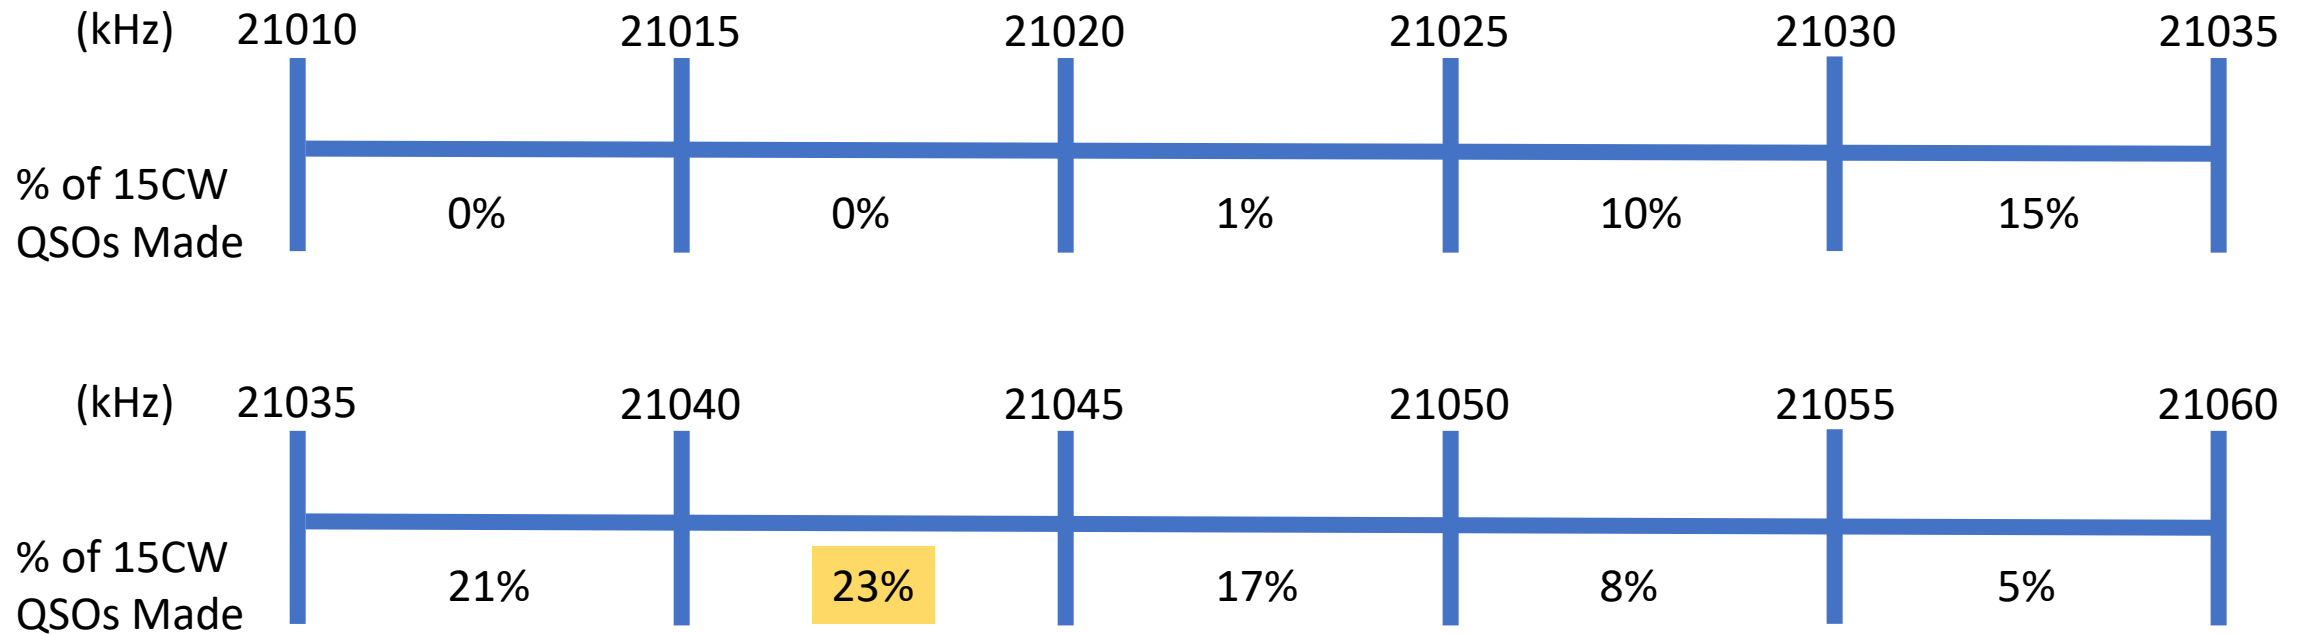

California QSO Party

Where can I find CQP activity on 10M, 15M, 20M and 40M?

NCCC

CQP: 10M, 15M, 20M and 40M Frequencies

- 10M and 15M, both CW and PH.
 - Based on all CA logs received in CQP 2022.
- 20M and 40M, both CW and PH.
 - Based on all logs received in CQP 2020.

CQP 2022: Where 10M PH QSOs Were Made

CQP 2022: Where 10M CW QSOs Were Made

CQP 2022: Where 15M PH QSOs Were Made

CQP 2022: Where 15M CW QSOs Were Made

CQP 2020: Where 20M PH QSOs Were Made

CQP 2020: Where 20M CW QSOs Were Made