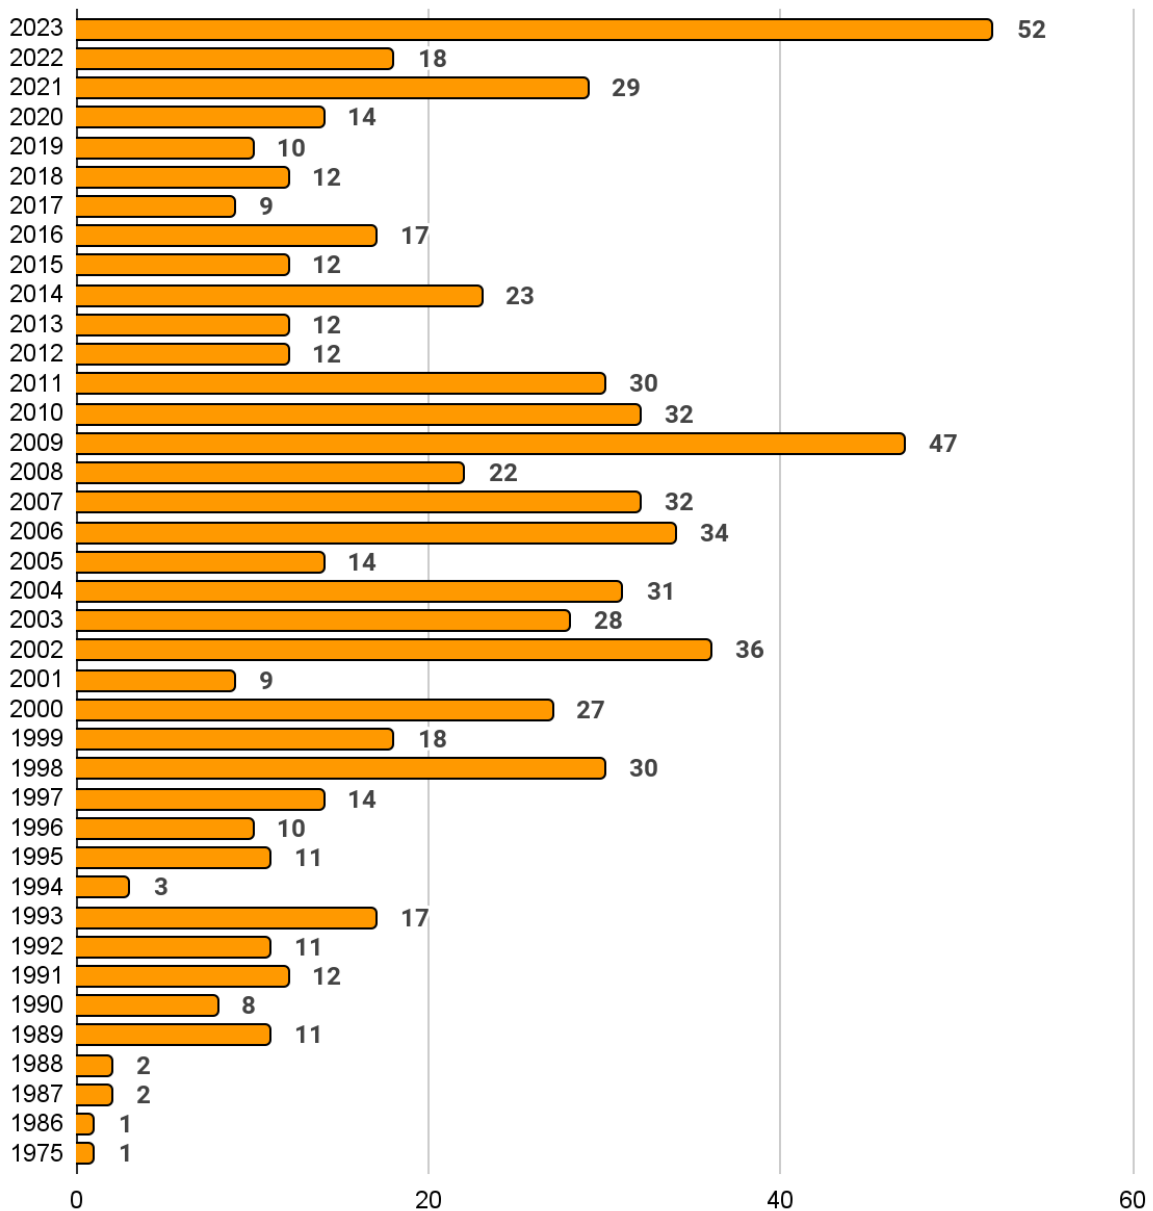

California QSO Party

CQP 2023

Top 10: Phone QSO Counts

Place	Callsign	Class	QTH	PH QSOs
1	K5TR	S/O HP	TX	991
2	KL7RA (KL7SB, KI6RRN ops)	M/S HP	AK	583
3	N4ZZ	S/O-Assisted LP	TN	548
4	K4RO	S/O-Assisted HP	TN	527
5	N4OX	S/O HP	FL	484
6	K0EJ	S/O HP	TN	474
7	K7RL	S/O-Assisted HP	WA	473
8	W7WA	S/O HP	WA	439
9	W0BH	S/O-Assisted HP	KS	438
10	W1DED	S/O-Assisted HP	ME	438

California QSO Party

CQP 2023

Top 10: Mobiles

Place	Callsign	QTH	CW QSOs	PH QSOs	Total QSOs
1	AA5AH	TX	0	68	68
2	N2CU	NY	39	0	39
3	VA3PC	ON	0	39	39
4	N6BIS	OR	0	17	17
5	VA7HC	BC	0	12	12
6	K2LUK	CO	0	1	1

California QSO Party

2023 CA County Multiplier Sweeps

52 US/VE/DX stations achieved a 58 CA county multiplier sweep in CQP 2023. This is the highest in CQP history.

of US/VE/DX Stations with a 58 CA County Sweep, by CQP Year